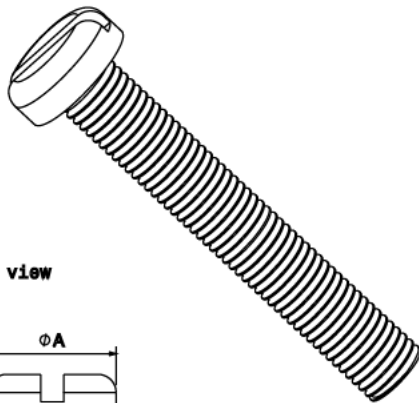

BM20 - M4 X 20MM BRASS PAN HEAD SCREW

Description	BM20 Box Lid Screw - M4 Brass Pan Head Screws 20mm Length
Finish	Self Colour
Material	Brass
Packaging	Packed in qty 100
Additional Notes	For use with Metal and PVC Conduit Boxes

Isometric view

Side view

Code	A	B	C
BM6	7MM	6MM	4MM
BM10	7MM	10MM	4MM
BM12	7MM	12MM	4MM
BM16	7MM	16MM	4MM
BM20	7MM	20MM	4MM
BM25	7MM	25MM	4MM
BM30	7MM	30MM	4MM
BM35	7MM	35MM	4MM
BM40	7MM	40MM	4MM
BM50	7MM	50MM	4MM

All measurements in mm unless otherwise stated