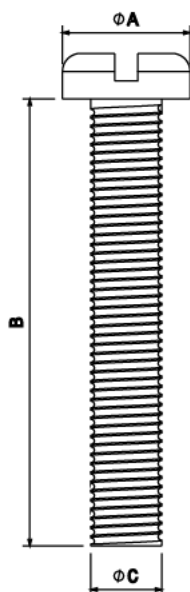

BM20 - M4 X 20MM BRASS PAN HEAD SCREW

Description	BM20 Box Lid Screw - M4 Brass Pan Head Screws 20mm Length
Finish	Self Colour
Material	Brass
Packaging	Packed in qty 100
Additional Notes	For use with Metal and PVC Conduit Boxes

Isometric view

Side view

Code	A	B	C
BM6	7MM	6MM	4MM
BM10	7MM	10MM	4MM
BM12	7MM	12MM	4MM
BM16	7MM	16MM	4MM
BM20	7MM	20MM	4MM
BM25	7MM	25MM	4MM
BM30	7MM	30MM	4MM
BM35	7MM	35MM	4MM
BM40	7MM	40MM	4MM
BM50	7MM	50MM	4MM

All measurements in mm unless otherwise stated