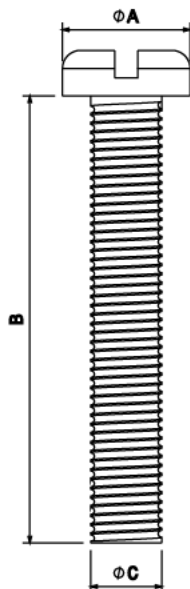

## BM30 - M4 X 30MM BRASS PAN HEAD SCREW

<b>Description</b>	BM30 Box Lid Screw - M4 Brass Pan Head Screws 30mm Length
<b>Finish</b>	Self Colour
<b>Material</b>	Brass
<b>Packaging</b>	Packed in qty 100
<b>Additional Notes</b>	For use with Metal and PVC Conduit Boxes

Isometric view

Side view

Code	A	B	C
BM6	7MM	6MM	4MM
BM10	7MM	10MM	4MM
BM12	7MM	12MM	4MM
BM16	7MM	16MM	4MM
BM20	7MM	20MM	4MM
BM25	7MM	25MM	4MM
BM30	7MM	30MM	4MM
BM35	7MM	35MM	4MM
BM40	7MM	40MM	4MM
BM50	7MM	50MM	4MM

All measurements in mm unless otherwise stated