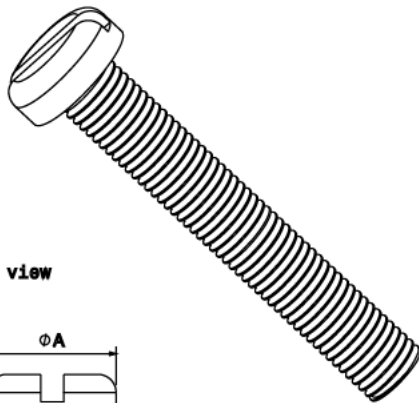

## BM30 - M4 X 30MM BRASS PAN HEAD SCREW

<b>Description</b>	BM30 Box Lid Screw - M4 Brass Pan Head Screws 30mm Length
<b>Finish</b>	Self Colour
<b>Material</b>	Brass
<b>Packaging</b>	Packed in qty 100
<b>Additional Notes</b>	For use with Metal and PVC Conduit Boxes

Isometric view

Side view

Code	A	B	C
BM6	7MM	6MM	4MM
BM10	7MM	10MM	4MM
BM12	7MM	12MM	4MM
BM16	7MM	16MM	4MM
BM20	7MM	20MM	4MM
BM25	7MM	25MM	4MM
BM30	7MM	30MM	4MM
BM35	7MM	35MM	4MM
BM40	7MM	40MM	4MM
BM50	7MM	50MM	4MM

All measurements in mm unless otherwise stated