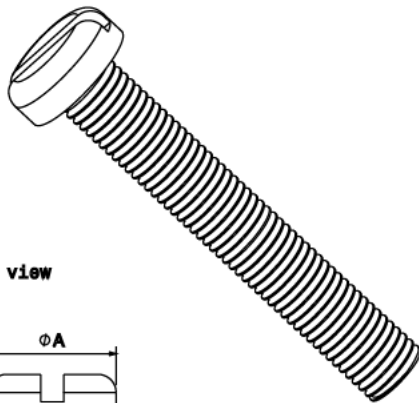

BM35 - M4 X 35MM BRASS PAN HEAD SCREW

Description	BM35 Box Lid Screw - M4 Brass Pan Head Screws 35mm Length
Finish	Self Colour
Material	Brass
Packaging	Packed in qty 100
Additional Notes	For use with Metal and PVC Conduit Boxes

Isometric view

Side view

Code	A	B	C
BM6	7MM	6MM	4MM
BM10	7MM	10MM	4MM
BM12	7MM	12MM	4MM
BM16	7MM	16MM	4MM
BM20	7MM	20MM	4MM
BM25	7MM	25MM	4MM
BM30	7MM	30MM	4MM
BM35	7MM	35MM	4MM
BM40	7MM	40MM	4MM
BM50	7MM	50MM	4MM

All measurements in mm unless otherwise stated