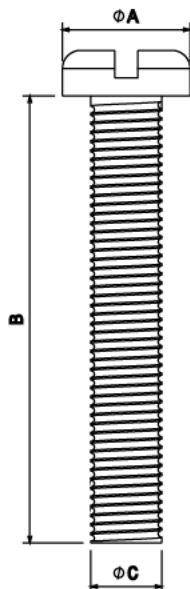

BM35 - M4 X 35MM BRASS PAN HEAD SCREW

Description	BM35 Box Lid Screw - M4 Brass Pan Head Screws 35mm Length
Finish	Self Colour
Material	Brass
Packaging	Packed in qty 100
Additional Notes	For use with Metal and PVC Conduit Boxes

Isometric view

Side view

Code	A	B	C
BM6	7MM	6MM	4MM
BM10	7MM	10MM	4MM
BM12	7MM	12MM	4MM
BM16	7MM	16MM	4MM
BM20	7MM	20MM	4MM
BM25	7MM	25MM	4MM
BM30	7MM	30MM	4MM
BM35	7MM	35MM	4MM
BM40	7MM	40MM	4MM
BM50	7MM	50MM	4MM

All measurements in mm unless otherwise stated