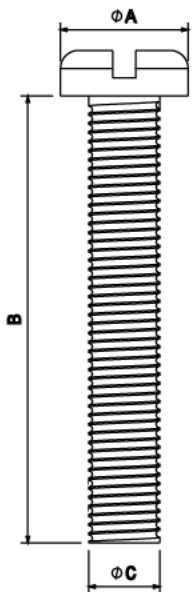

## BM50 - M4 X 50MM BRASS PAN HEAD SCREW

<b>Description</b>	BM50 Box Lid Screw - M4 Brass Pan Head Screws 50mm Length
<b>Finish</b>	Self Colour
<b>Material</b>	Brass
<b>Packaging</b>	Packed in qty 100
<b>Additional Notes</b>	For use with Metal and PVC Conduit Boxes

Isometric view

Side view

Code	A	B	C
BM6	7MM	6MM	4MM
BM10	7MM	10MM	4MM
BM12	7MM	12MM	4MM
BM16	7MM	16MM	4MM
BM20	7MM	20MM	4MM
BM25	7MM	25MM	4MM
BM30	7MM	30MM	4MM
BM35	7MM	35MM	4MM
BM40	7MM	40MM	4MM
BM50	7MM	50MM	4MM

All measurements in mm unless otherwise stated