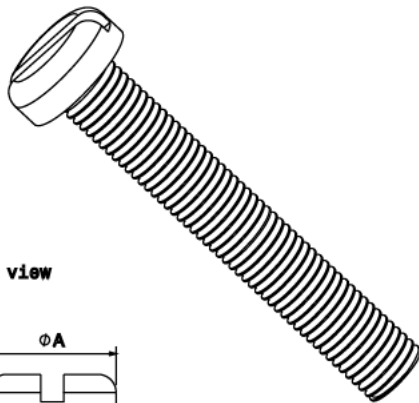

## BM50 - M4 X 50MM BRASS PAN HEAD SCREW

<b>Description</b>	BM50 Box Lid Screw - M4 Brass Pan Head Screws 50mm Length
<b>Finish</b>	Self Colour
<b>Material</b>	Brass
<b>Packaging</b>	Packed in qty 100
<b>Additional Notes</b>	For use with Metal and PVC Conduit Boxes

Isometric view

Side view

Code	A	B	C
BM6	7MM	6MM	4MM
BM10	7MM	10MM	4MM
BM12	7MM	12MM	4MM
BM16	7MM	16MM	4MM
BM20	7MM	20MM	4MM
BM25	7MM	25MM	4MM
BM30	7MM	30MM	4MM
BM35	7MM	35MM	4MM
BM40	7MM	40MM	4MM
BM50	7MM	50MM	4MM

All measurements in mm unless otherwise stated