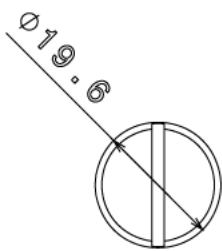

BSP1 - BRASS SLOTTED PLUG

Description BSP1 - 20mm Brass Slotted Plug

Finish Self Colour

Material Brass

Packaging Packed in qty 100

Additional Notes

Isometric view

Top view

20MM Thread

Side view

Bottom view

All measurements in mm unless otherwise stated