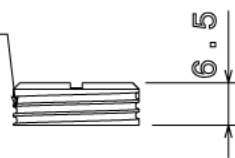

BSP1 - BRASS SLOTTED PLUG

Description BSP1 - 20mm Brass Slotted Plug

Finish Self Colour

Material Brass

Packaging Packed in qty 100

Additional Notes

Isometric view

Top view

20MM Thread

Side view

Bottom view

All measurements in mm unless otherwise stated