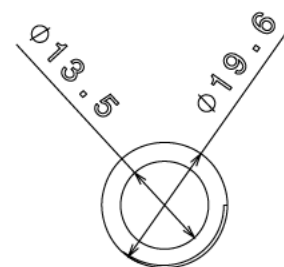

BSP1 - BRASS SLOTTED PLUG

Description BSP1 - 20mm Brass Slotted Plug

Finish Self Colour

Material Brass

Packaging Packed in qty 100

Additional Notes

Isometric view

Top view

20MM Thread

Side view

Bottom view

All measurements in mm unless otherwise stated