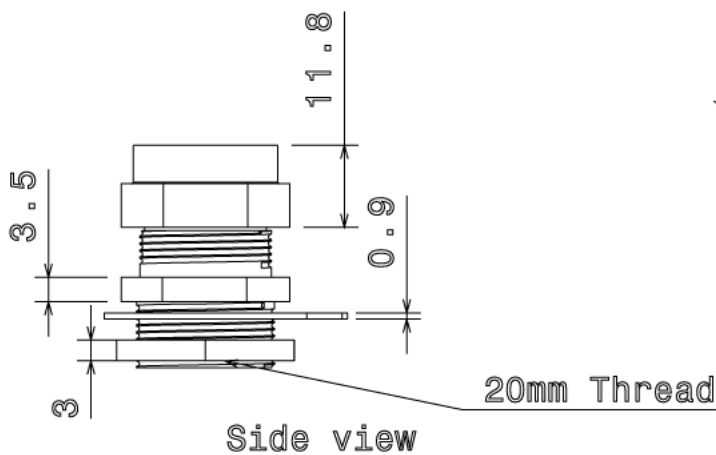

BW20S - CABLE GLAND KIT

Description	BW20S - 20mm Small Pattern Cable Gland Kit
Finish	Self Colour
Material	Brass
Packaging	Packed in qty 1
Additional Notes	BW Glands are designed for internal application Kit comprises of 2 Glands, 2 Shrouds, 2 Tags and 2 Locknuts

Isometric view

All measurements in mm unless otherwise stated