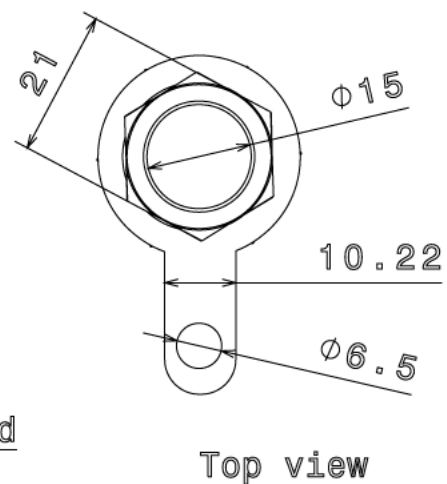

BW20S - CABLE GLAND KIT

Description	BW20S - 20mm Small Pattern Cable Gland Kit
Finish	Self Colour
Material	Brass
Packaging	Packed in qty 1
Additional Notes	BW Glands are designed for internal application Kit comprises of 2 Glands, 2 Shrouds, 2 Tags and 2 Locknuts

Isometric view

All measurements in mm unless otherwise stated