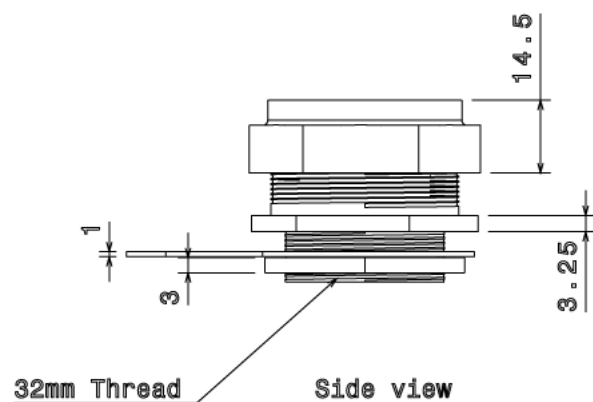

## BW32 - CABLE GLAND KIT

<b>Description</b>	BW32 - 32mm Cable Gland Kit
<b>Finish</b>	Self Colour
<b>Material</b>	Brass
<b>Packaging</b>	Packed in qty 1
<b>Additional Notes</b>	BW Glands are designed for internal application Kit comprises of 2 Glands, 2 Shrouds, 2 Tags and 2 Locknuts

Isometric view

Top view

Side view

All measurements in mm unless otherwise stated