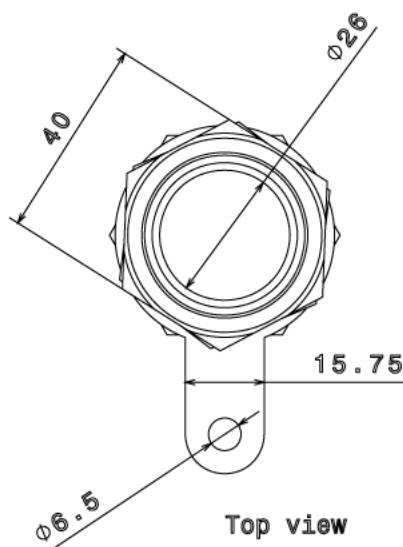

## BW32 - CABLE GLAND KIT

<b>Description</b>	BW32 - 32mm Cable Gland Kit
<b>Finish</b>	Self Colour
<b>Material</b>	Brass
<b>Packaging</b>	Packed in qty 1
<b>Additional Notes</b>	BW Glands are designed for internal application Kit comprises of 2 Glands, 2 Shrouds, 2 Tags and 2 Locknuts

Isometric view

Top view

Side view

All measurements in mm unless otherwise stated