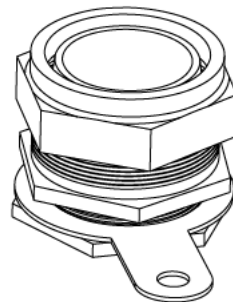

## BW32 - CABLE GLAND KIT

<b>Description</b>	BW32 - 32mm Cable Gland Kit
<b>Finish</b>	Self Colour
<b>Material</b>	Brass
<b>Packaging</b>	Packed in qty 1
<b>Additional Notes</b>	BW Glands are designed for internal application Kit comprises of 2 Glands, 2 Shrouds, 2 Tags and 2 Locknuts

Isometric view

Top view

Side view

All measurements in mm unless otherwise stated