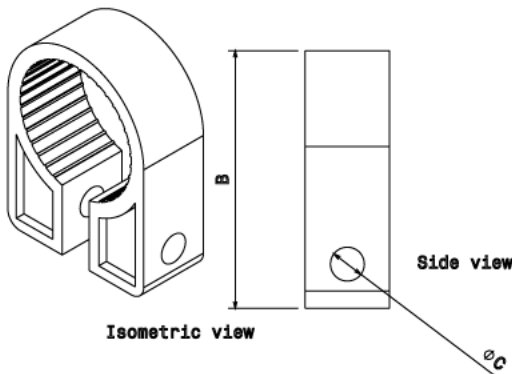

C14 - CABLE CLEAT

Description C14 - No 14 Cable Cleat 35.6mm Max Outer Diameter

Finish Black

Material LDPE

Packaging Packed in qty 50

Additional Notes

Part No.	A	B	C
C4	15.0	29.0	6.00
C5	17.7	31.0	6.00
C6	20.0	32.7	6.00
C7	22.0	35.0	6.00
C8	24.8	37.0	7.20
C9	26.5	41.3	7.20
C10	29.5	42.0	7.20
C11	32.5	46.4	9.00
C12	36.5	52.0	9.00
C14	42.0	61.7	10.0
C16	48.0	64.0	10.0
C18	52.0	69.0	10.0
C20	54.0	72.0	10.0

SELECTOR CHART								
	1 Core	2 Core	3 Core	4 Core	7 Core	12 Core	19 Core	27 Core
Cable Type								
Conductor mm²								
1.5		C5	C5	C6	C6	C8	C9	C10
2.5		C6	C6	C6	C7	C9	C10	C12
4		C6	C7	C7	C7	C8	C11	
6		C7	C8	C8				
10		C8	C9	C9				
16		C9	C10	C11				
25		C10	C11	C12				
35		C12	C11	C12				
50	C7	C11	C12	C14				
70	C8	C12	C14	C16				
95	C9	C14	C16	C18				
120	C10	C16	C16	C20				