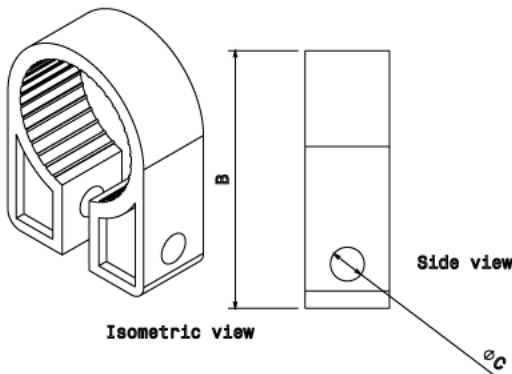

## C4 - CABLE CLEAT

**Description** C4 - No 4 Cable Cleat - 10.2mm Max Outer Diameter

**Finish** Black

**Material** LDPE

**Packaging** Packed in qty 100

**Additional Notes**

Part No.	A	B	C
C4	15.0	29.0	6.00
C5	17.7	31.0	6.00
C6	20.0	32.7	6.00
C7	22.0	35.0	6.00
C8	24.8	37.0	7.20
C9	26.5	41.3	7.20
C10	29.5	42.0	7.20
C11	32.5	46.4	9.00
C12	36.5	52.0	9.00
C14	42.0	61.7	10.0
C16	48.0	64.0	10.0
C18	52.0	69.0	10.0
C20	54.0	72.0	10.0

SELECTOR CHART								
	1 Core	2 Core	3 Core	4 Core	7 Core	12 Core	19 Core	27 Core
<b>Cable Type</b>								
<b>Conductor mm<sup>2</sup></b>								
1.5		C5	C5	C6	C6	C8	C9	C10
2.5		C6	C6	C6	C7	C9	C10	C12
4		C6	C7	C7	C7	C8	C11	
6		C7	C8	C8				
10		C8	C9	C9				
16		C9	C10	C11				
25		C10	C11	C12				
35		C12	C11	C12				
50	C7	C11	C12	C14				
70	C8	C12	C14	C16				
95	C9	C14	C16	C18				
120	C10	C16	C16	C20				