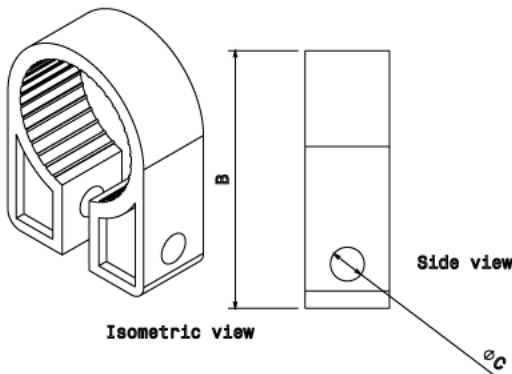

C7 - CABLE CLEAT

Description C7 - No 7 Cable Cleat - 17.8mm Max Outer Diameter

Finish Black

Material LDPE

Packaging Packed in qty 100

Additional Notes

Part No.	A	B	C
C4	15.0	29.0	6.00
C5	17.7	31.0	6.00
C6	20.0	32.7	6.00
C7	22.0	35.0	6.00
C8	24.8	37.0	7.20
C9	26.5	41.3	7.20
C10	29.5	42.0	7.20
C11	32.5	46.4	9.00
C12	36.5	52.0	9.00
C14	42.0	61.7	10.0
C16	48.0	64.0	10.0
C18	52.0	69.0	10.0
C20	54.0	72.0	10.0

SELECTOR CHART								
	1 Core	2 Core	3 Core	4 Core	7 Core	12 Core	19 Core	27 Core
Cable Type								
Conductor mm²								
1.5		C5	C5	C6	C6	C8	C9	C10
2.5		C6	C6	C6	C7	C9	C10	C12
4		C6	C7	C7	C7	C8	C11	
6		C7	C8	C8				
10		C8	C9	C9				
16		C9	C10	C11				
25		C10	C11	C12				
35		C12	C11	C12				
50	C7	C11	C12	C14				
70	C8	C12	C14	C16				
95	C9	C14	C16	C18				
120	C10	C16	C16	C20				