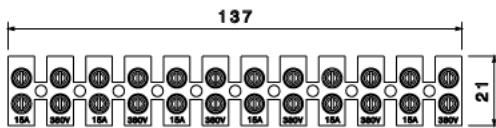

CS15A - 15 AMP CONNECTOR STRIP

Description	CS15A - 15 Amp 12 way Connector Strip
Finish	Natural
Material	Polyethylene
Packaging	Packed in qty 10
Additional Notes	12 way Terminal block c/w Brass Terminal and Screws Max temperature 80° C

Isometric view

Top view

Side view

Front view

All measurements in mm unless otherwise stated