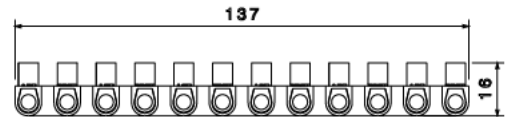

CS15A - 15 AMP CONNECTOR STRIP

Description	CS15A - 15 Amp 12 way Connector Strip
Finish	Natural
Material	Polyethylene
Packaging	Packed in qty 10
Additional Notes	12 way Terminal block c/w Brass Terminal and Screws Max temperature 80° C

Isometric view

Top view

Side view

Front view

All measurements in mm unless otherwise stated