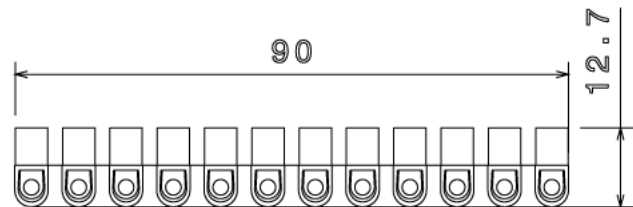

## CS3A - 3 AMP CONNECTOR STRIP

<b>Description</b>	CS3A - 3 Amp 12 way Connector Strip
<b>Finish</b>	Natural
<b>Material</b>	Polyethylene
<b>Packaging</b>	Packed in qty 10
<b>Additional Notes</b>	12 way Terminal block c/w Brass Terminal and Screws Max temperature 80° C

Isometric view

Side view

Top view

Front view

All measurements in mm unless otherwise stated