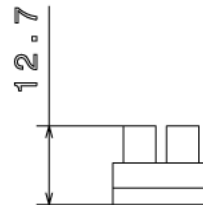

## CS3A - 3 AMP CONNECTOR STRIP

<b>Description</b>	CS3A - 3 Amp 12 way Connector Strip
<b>Finish</b>	Natural
<b>Material</b>	Polyethylene
<b>Packaging</b>	Packed in qty 10
<b>Additional Notes</b>	12 way Terminal block c/w Brass Terminal and Screws Max temperature 80° C

Isometric view

Side view

Top view

Front view

All measurements in mm unless otherwise stated