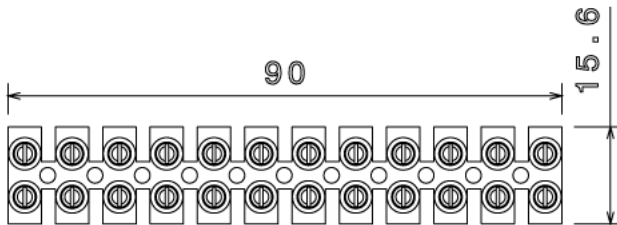

## CS3A - 3 AMP CONNECTOR STRIP

<b>Description</b>	CS3A - 3 Amp 12 way Connector Strip
<b>Finish</b>	Natural
<b>Material</b>	Polyethylene
<b>Packaging</b>	Packed in qty 10
<b>Additional Notes</b>	12 way Terminal block c/w Brass Terminal and Screws Max temperature 80° C

Isometric view

Side view

Top view

Front view

All measurements in mm unless otherwise stated