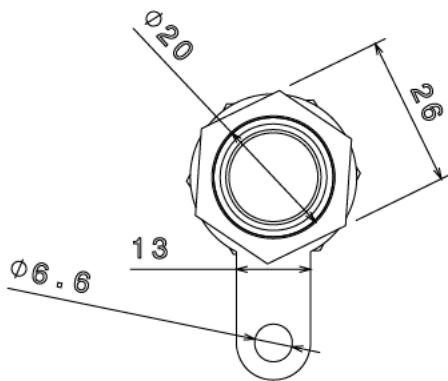

CW20 - CABLE GLAND KIT

Description	CW20 - 20mm Cable Gland Kit
Finish	Self Colour
Material	Brass
Packaging	Supplied in individual kits
Additional Notes	Kit comprises of 2 Glands c/w Seal, 2 Shrouds, 2 Tags and 2 Locknuts CW Glands are designed for internal & external application

Isometric view

Top view

Side view

All measurements in mm unless otherwise stated