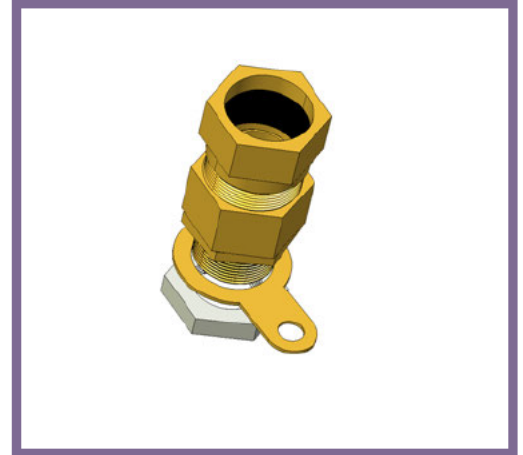

CW20 - CABLE GLAND KIT

Description	CW20 - 20mm Cable Gland Kit
Finish	Self Colour
Material	Brass
Packaging	Supplied in individual kits
Additional Notes	Kit comprises of 2 Glands c/w Seal, 2 Shrouds, 2 Tags and 2 Locknuts CW Glands are designed for internal & external application

Isometric view

Top view

Side view

All measurements in mm unless otherwise stated