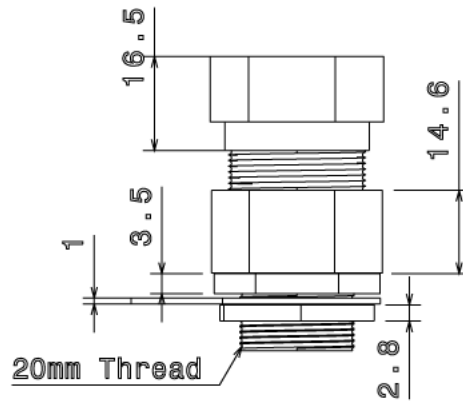

CW20 - CABLE GLAND KIT

Description	CW20 - 20mm Cable Gland Kit
Finish	Self Colour
Material	Brass
Packaging	Supplied in individual kits
Additional Notes	Kit comprises of 2 Glands c/w Seal, 2 Shrouds, 2 Tags and 2 Locknuts CW Glands are designed for internal & external application

Isometric view

Top view

Side view

All measurements in mm unless otherwise stated