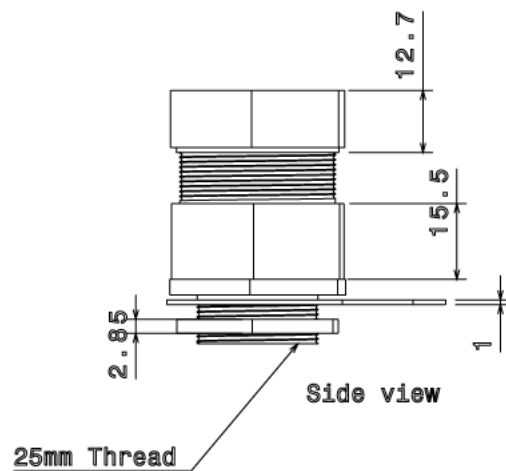

CW25 - CABLE GLAND KIT

Description	CW25 - 25mm Cable Gland Kit
Finish	Self Colour
Material	Brass
Packaging	Supplied in individual kits
Additional Notes	Kit comprises of 2 Glands c/w Seal, 2 Shrouds, 2 Tags and 2 Locknuts CW Glands are designed for internal & external application

Isometric view

All measurements in mm unless otherwise stated