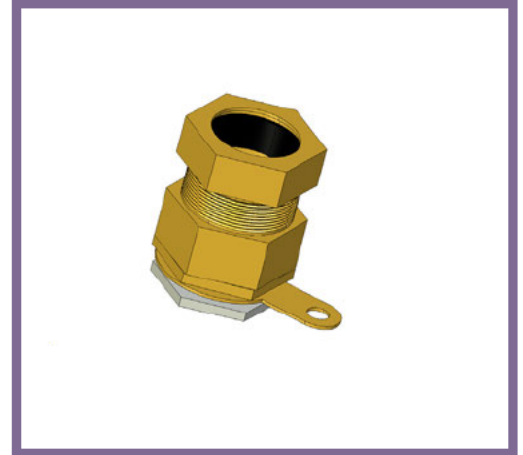

CW25 - CABLE GLAND KIT

Description	CW25 - 25mm Cable Gland Kit
Finish	Self Colour
Material	Brass
Packaging	Supplied in individual kits
Additional Notes	Kit comprises of 2 Glands c/w Seal, 2 Shrouds, 2 Tags and 2 Locknuts CW Glands are designed for internal & external application

Isometric view

All measurements in mm unless otherwise stated