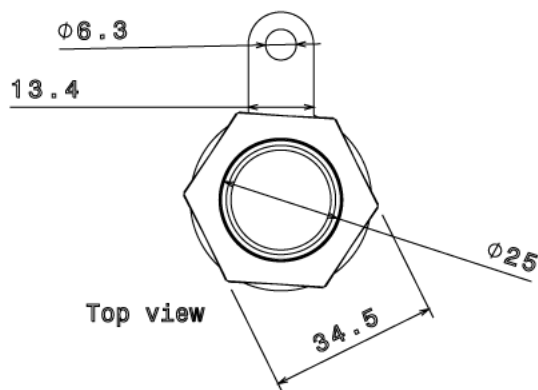

CW25 - CABLE GLAND KIT

Description	CW25 - 25mm Cable Gland Kit
Finish	Self Colour
Material	Brass
Packaging	Supplied in individual kits
Additional Notes	Kit comprises of 2 Glands c/w Seal, 2 Shrouds, 2 Tags and 2 Locknuts CW Glands are designed for internal & external application

Isometric view

All measurements in mm unless otherwise stated