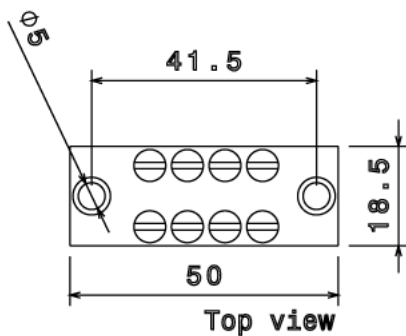

EB4 - EARTH TERMINAL BLOCK

Description	EB4 - 4 Way Earth Block
Finish	Nickel Plated
Material	Brass
Packaging	Packed in qty 20
Additional Notes	Comprises of Terminal Body and 2BA Screws

All measurements in mm unless otherwise stated