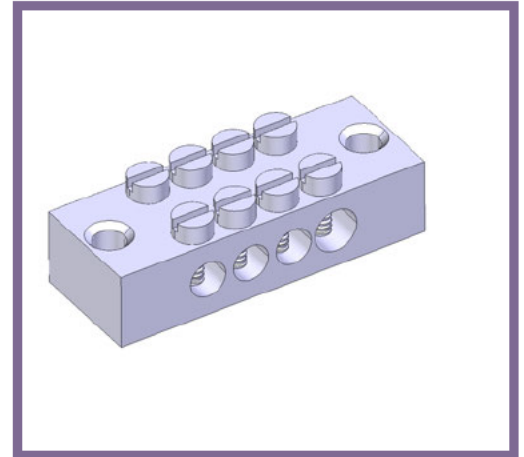

EB4 - EARTH TERMINAL BLOCK

Description	EB4 - 4 Way Earth Block
Finish	Nickel Plated
Material	Brass
Packaging	Packed in qty 20
Additional Notes	Comprises of Terminal Body and 2BA Screws

All measurements in mm unless otherwise stated