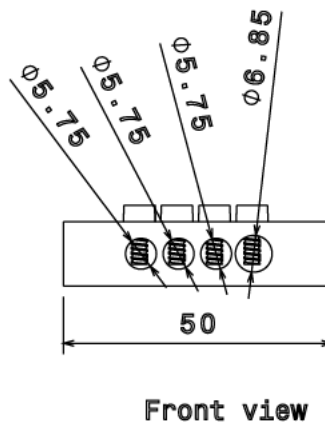

EB4 - EARTH TERMINAL BLOCK

Description	EB4 - 4 Way Earth Block
Finish	Nickel Plated
Material	Brass
Packaging	Packed in qty 20
Additional Notes	Comprises of Terminal Body and 2BA Screws

All measurements in mm unless otherwise stated