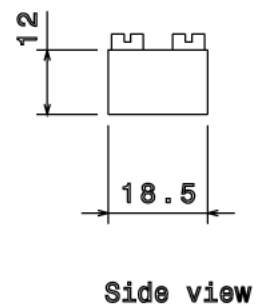

EB4 - EARTH TERMINAL BLOCK

Description	EB4 - 4 Way Earth Block
Finish	Nickel Plated
Material	Brass
Packaging	Packed in qty 20
Additional Notes	Comprises of Terminal Body and 2BA Screws

All measurements in mm unless otherwise stated