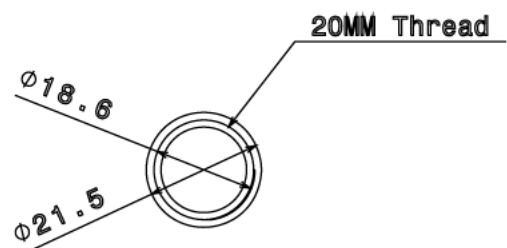

FBB1 - FEMALE BRASS BUSH

Description FBB1 - 20mm Female Brass Bush

Finish Self Colour

Material Brass

Packaging Packed in qty 100

Additional Notes

Isometric view

Top view

Side view

Bottom view

All measurements in mm unless otherwise stated