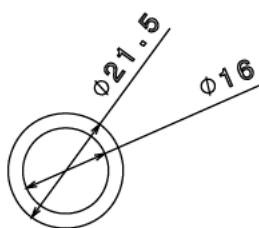

FBB1 - FEMALE BRASS BUSH

Description FBB1 - 20mm Female Brass Bush

Finish Self Colour

Material Brass

Packaging Packed in qty 100

Additional Notes

Isometric view

Top view

Side view

Bottom view

All measurements in mm unless otherwise stated