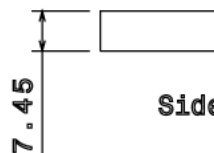

FBB1 - FEMALE BRASS BUSH

Description FBB1 - 20mm Female Brass Bush

Finish Self Colour

Material Brass

Packaging Packed in qty 100

Additional Notes

Isometric view

Top view

Side view

Bottom view

All measurements in mm unless otherwise stated