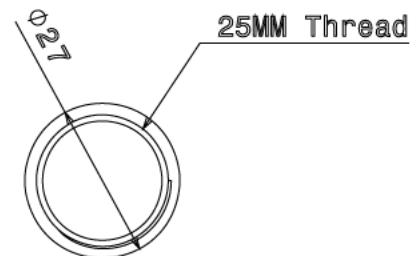

## FBB2 - FEMALE BRASS BUSH

**Description** FBB2 - 25mm Female Brass Bush

**Finish** Self Colour

**Material** Brass

**Packaging** Packed in qty 100

**Additional Notes**

Isometric view

Top view

Side view

Bottom view

All measurements in mm unless otherwise stated