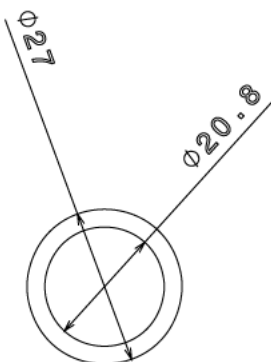

## FBB2 - FEMALE BRASS BUSH

**Description** FBB2 - 25mm Female Brass Bush

**Finish** Self Colour

**Material** Brass

**Packaging** Packed in qty 100

**Additional Notes**

Isometric view

Top view

Side view

Bottom view

All measurements in mm unless otherwise stated