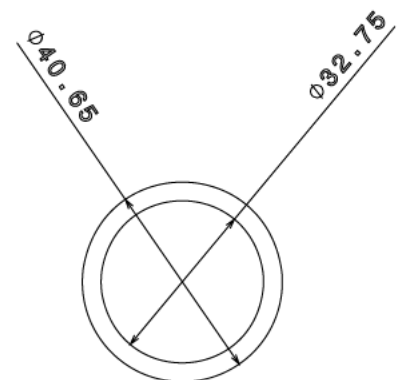

FBB4 - FEMALE BRASS BUSH

Description FBB4 - 1 1/2" Female Brass Bush

Finish Self Colour

Material Brass

Packaging Packed in qty 100

Additional Notes

Isometric view

Side view

Bottom view

Top view

All measurements in mm unless otherwise stated