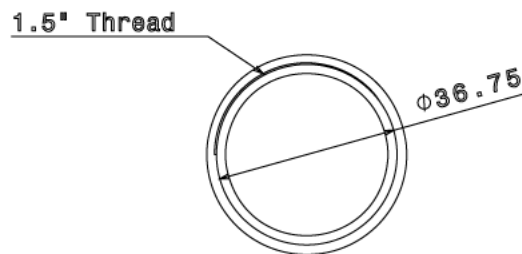

FBB4 - FEMALE BRASS BUSH

Description FBB4 - 1 1/2" Female Brass Bush

Finish Self Colour

Material Brass

Packaging Packed in qty 100

Additional Notes

Isometric view

Side view

Bottom view

Top view

All measurements in mm unless otherwise stated