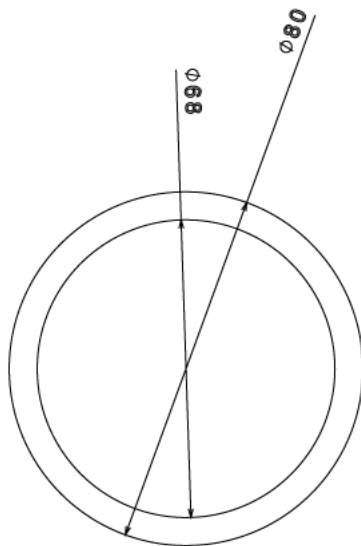

FBB9 - FEMALE BRASS BUSH

Description FBB9 - 3" Female Brass Bush

Finish Self Colour

Material Brass

Packaging Packed in qty 1

Additional Notes

Isometric view

Top view

Side view

Bottom view

All measurements in mm unless otherwise stated