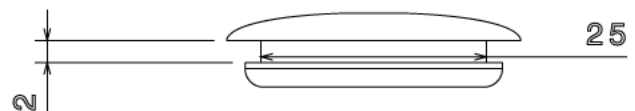

GB25 - STANDARD GROMMET

Description GB25 - 25mm Blind Grommet

Finish Black

Material Rubber

Packaging Packed in qty 100

Additional Notes

Isometric view

Front view

Front view

All measurements in mm unless otherwise stated