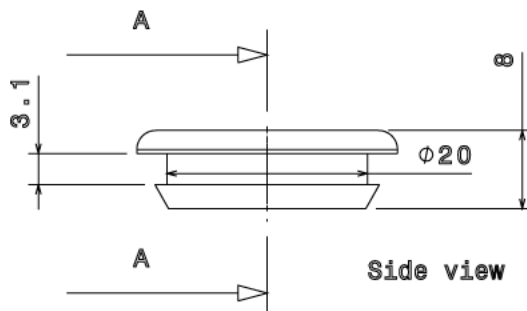

GSB20 - SUPER GROMMET

Description GSB20 - 20mm Blind Super Grommet

Finish Black

Material Rubber

Packaging Packed in qty 100

Additional Notes

Isometric view

Top view

Side view

Section view A-A
Scale: 2:1

All measurements in mm unless otherwise stated