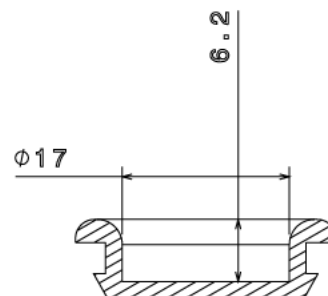

GSB20 - SUPER GROMMET

Description GSB20 - 20mm Blind Super Grommet

Finish Black

Material Rubber

Packaging Packed in qty 100

Additional Notes

Isometric view

Top view

Side view

Section view A-A
Scale: 2:1

All measurements in mm unless otherwise stated