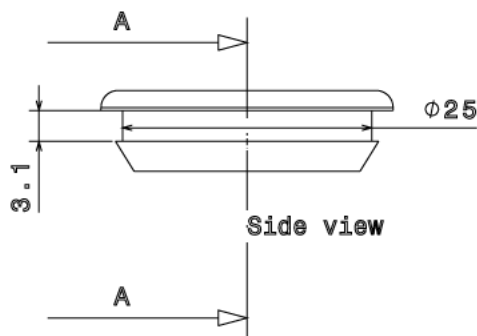

## GSB25 - SUPER GROMMET

**Description** GSB25 - 25mm Blind Super Grommet

**Finish** Black

**Material** Rubber

**Packaging** Packed in qty 100

**Additional Notes**

Isometric view

Top view

Side view

Section view A-A  
Scale: 2:1

All measurements in mm unless otherwise stated