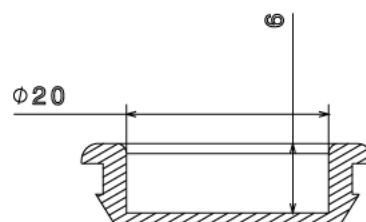

## GSB25 - SUPER GROMMET

**Description** GSB25 - 25mm Blind Super Grommet

**Finish** Black

**Material** Rubber

**Packaging** Packed in qty 100

**Additional Notes**

Isometric view

Top view

Side view

Section view A-A  
Scale: 2:1

All measurements in mm unless otherwise stated