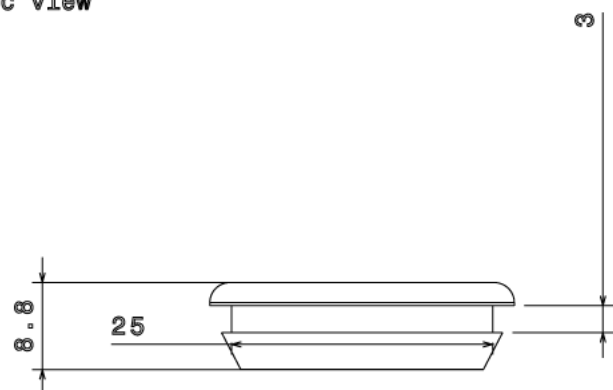

GSO25 - SUPER GROMMET

Description GSO25 - 25mm Open Super Grommet

Finish Black

Material Rubber

Packaging Packed in qty 100

Additional Notes

Isometric view

Top view

Side view

All measurements in mm unless otherwise stated