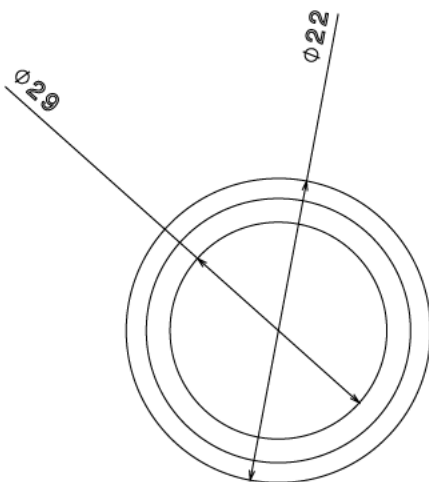

GSO25 - SUPER GROMMET

Description GSO25 - 25mm Open Super Grommet

Finish Black

Material Rubber

Packaging Packed in qty 100

Additional Notes

Isometric view

Top view

Side view

All measurements in mm unless otherwise stated