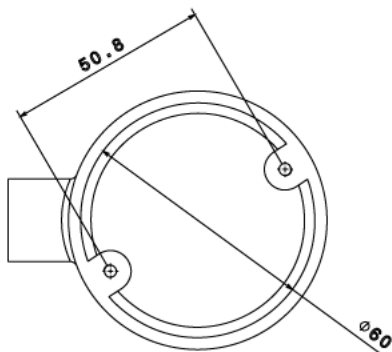

## MB1 - MALLEABLE CONDUIT BOX

**Description** MB1G / B - 20mm Terminal Malleable Conduit Box

**Finish** Galvanised (G) or Black Enamel (B)

**Material** Malleable Iron

**Packaging** Packed in qty 10

**Additional Notes** Compliant to LU Standard 1-085  
(For use on surface & sub-surface locations)

Isometric view

M20 CONDUIT THREAD x16MM DEEP

Top view

Side view

Front view

All measurements in mm unless otherwise stated