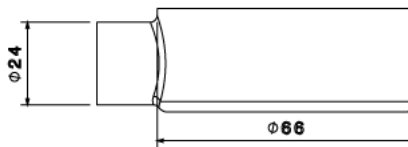

## MB1 - MALLEABLE CONDUIT BOX

**Description** MB1G / B - 20mm Terminal Malleable Conduit Box

**Finish** Galvanised (G) or Black Enamel (B)

**Material** Malleable Iron

**Packaging** Packed in qty 10

**Additional Notes** Compliant to LU Standard 1-085  
(For use on surface & sub-surface locations)

Isometric view

M20 CONDUIT THREAD x16MM DEEP

Top view

Side view

Front view

All measurements in mm unless otherwise stated