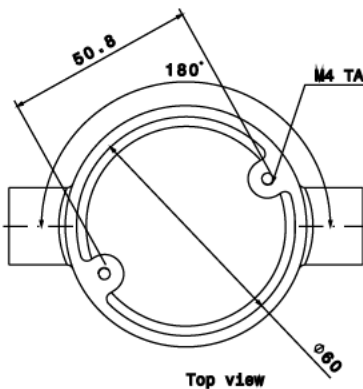

## MB2 - MALLEABLE CONDUIT BOX

**Description** MB2G / B - 20mm Through Malleable Conduit Box

**Finish** Galvanised (G) or Black Enamel (B)

**Material** Malleable Iron

**Packaging** Packed in qty 10

**Additional Notes** Compliant to LU Standard 1-085  
(For use on surface & sub-surface locations)

Isometric view

Top view

Front view

Side view

All measurements in mm unless otherwise stated