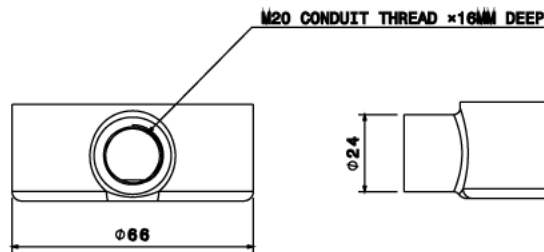

## MB2 - MALLEABLE CONDUIT BOX

**Description** MB2G / B - 20mm Through Malleable Conduit Box

**Finish** Galvanised (G) or Black Enamel (B)

**Material** Malleable Iron

**Packaging** Packed in qty 10

**Additional Notes** Compliant to LU Standard 1-085  
(For use on surface & sub-surface locations)

Isometric view

Top view

Front view

Side view

All measurements in mm unless otherwise stated