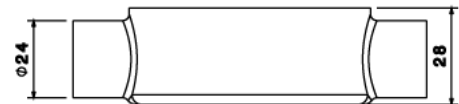

## MB2 - MALLEABLE CONDUIT BOX

**Description** MB2G / B - 20mm Through Malleable Conduit Box

**Finish** Galvanised (G) or Black Enamel (B)

**Material** Malleable Iron

**Packaging** Packed in qty 10

**Additional Notes** Compliant to LU Standard 1-085  
(For use on surface & sub-surface locations)

Isometric view

Top view

Front view

Side view

All measurements in mm unless otherwise stated