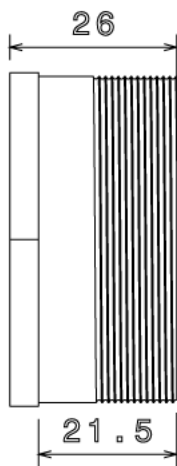

MBBL5 - MALE BRASS BUSH - LONG

Description MBBL5 - 2" Male Brass Bush - Long

Finish Self Colour

Material Brass

Packaging Packed in qty 10

Additional Notes

Isometric view

side view

Top view

All measurements in mm unless otherwise stated