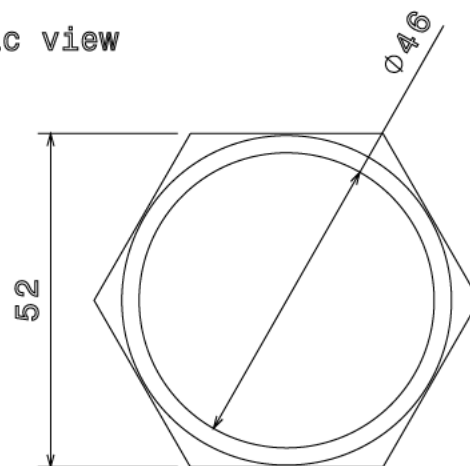

MBBL5 - MALE BRASS BUSH - LONG

Description MBBL5 - 2" Male Brass Bush - Long

Finish Self Colour

Material Brass

Packaging Packed in qty 10

Additional Notes

Isometric view

side view

Top view

All measurements in mm unless otherwise stated