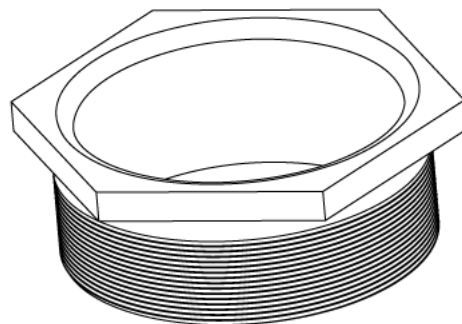

## MBBL6 - MALE BRASS BUSH - LONG

**Description** MBBL6 - 63mm Male Brass Bush - Long

**Finish** Self Colour

**Material** Brass

**Packaging** Packed in qty 1

**Additional Notes**

Isometric view

Top view

All measurements in mm unless otherwise stated