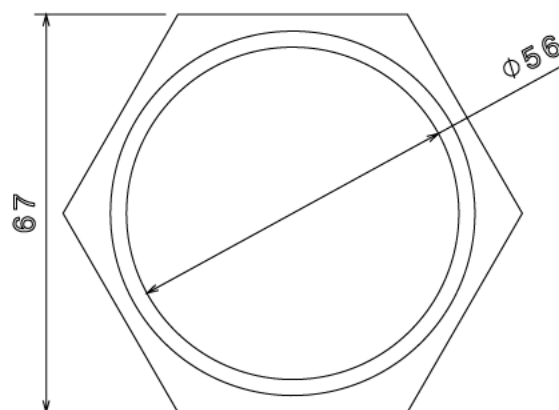

## MBBL6 - MALE BRASS BUSH - LONG

**Description** MBBL6 - 63mm Male Brass Bush - Long

**Finish** Self Colour

**Material** Brass

**Packaging** Packed in qty 1

**Additional Notes**

Isometric view

Top view

All measurements in mm unless otherwise stated