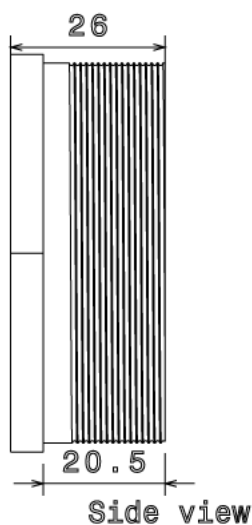

## MBBL6 - MALE BRASS BUSH - LONG

**Description** MBBL6 - 63mm Male Brass Bush - Long

**Finish** Self Colour

**Material** Brass

**Packaging** Packed in qty 1

**Additional Notes**

Isometric view

Top view

All measurements in mm unless otherwise stated