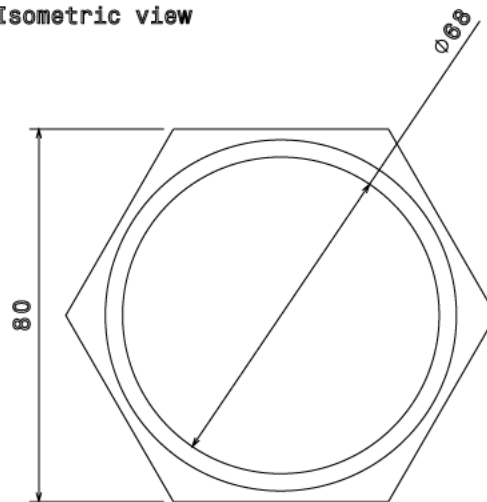

MBBL8 - MALE BRASS BUSH - LONG

Description MBBL8 - 75mm Male Brass Bush - Long

Finish Self Colour

Material Brass

Packaging Packed in qty 1

Additional Notes

Isometric view

Top view

All measurements in mm unless otherwise stated