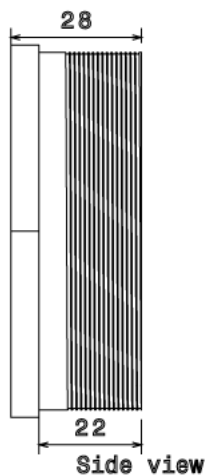

MBBL8 - MALE BRASS BUSH - LONG

Description MBBL8 - 75mm Male Brass Bush - Long

Finish Self Colour

Material Brass

Packaging Packed in qty 1

Additional Notes

Isometric view

Top view

All measurements in mm unless otherwise stated