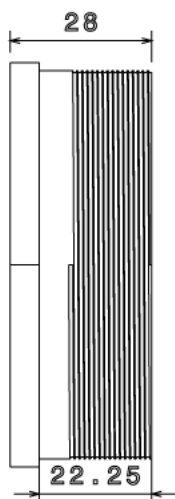

MBBL9 - MALE BRASS BUSH - LONG

Description MBBL9 - 3" Male Brass Bush - Long

Finish Self Colour

Material Brass

Packaging Packed in qty 1

Additional Notes

Isometric view

Side view

top view

All measurements in mm unless otherwise stated