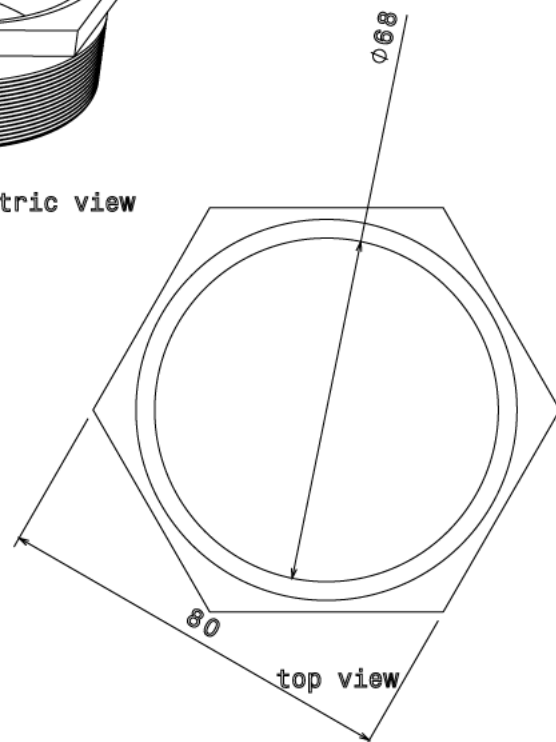

MBBL9 - MALE BRASS BUSH - LONG

Description MBBL9 - 3" Male Brass Bush - Long

Finish Self Colour

Material Brass

Packaging Packed in qty 1

Additional Notes

Isometric view

Side view

top view

All measurements in mm unless otherwise stated