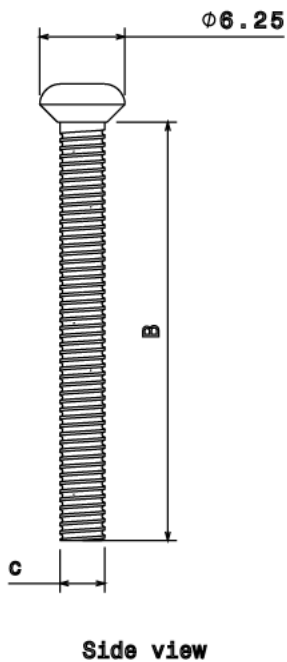

## MH25 - M3.5 X 25MM CSK N/PLATED SCREW -

<b>Description</b>	MH25 - Switch & Socket Box Screws M3.5 x 25mm Raised Countersunk
<b>Finish</b>	Nickel Plated
<b>Material</b>	Steel
<b>Packaging</b>	Packed in qty 100
<b>Additional Notes</b>	For use with Switch & Socket Boxes

Code	A	B	C
MH20	6.25MM	20MM	3.5MM
MH25	6.25MM	25MM	3.5MM
MH35	6.25MM	35MM	3.5MM
MH40	6.25MM	40MM	3.5MM
MH50	6.25MM	50MM	3.5MM
MH75	6.25MM	75MM	3.5MM

All measurements in mm unless otherwise stated