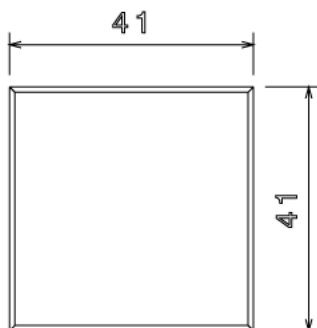

## MP50/B - CHANNEL END CAP

**Description** MP50/B - 41mm x 41mm Channel End Cap

**Finish** Black

**Material** PVC

**Packaging** Packed in qty 100

**Additional Notes**

Isometric view

Side view

Top view

Side view

Bottom view

All measurements in mm unless otherwise stated