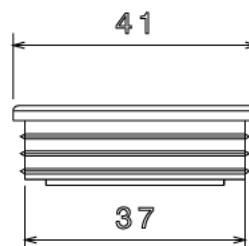

## MP50/B - CHANNEL END CAP

**Description** MP50/B - 41mm x 41mm Channel End Cap

**Finish** Black

**Material** PVC

**Packaging** Packed in qty 100

**Additional Notes**

Isometric view

Side view

Top view

Side view

Bottom view

All measurements in mm unless otherwise stated