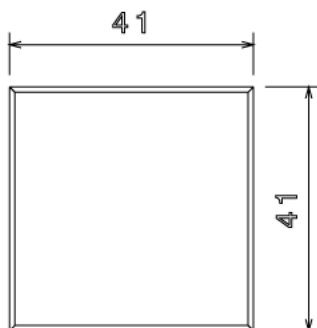

MP50/W - CHANNEL END CAP

Description MP50/W - 41mm x 41mm Channel End Cap

Finish White

Material PVC

Packaging Packed in qty 100

Additional Notes

Isometric view

Side view

Top view

Side view

Bottom view

All measurements in mm unless otherwise stated