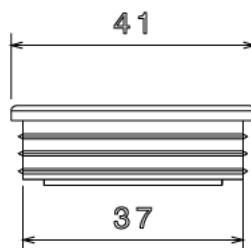

MP50/W - CHANNEL END CAP

Description MP50/W - 41mm x 41mm Channel End Cap

Finish White

Material PVC

Packaging Packed in qty 100

Additional Notes

Isometric view

Side view

Top view

Side view

Bottom view

All measurements in mm unless otherwise stated