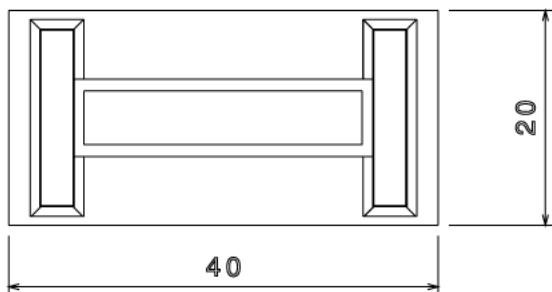

MP51/B - CHANNEL END CAP

Description MP51/B - 41mm x 21mm Channel End Cap

Finish Black

Material PVC

Packaging Packed in qty 100

Additional Notes

Isometric view

Side view

Bottom view

Top view

All measurements in mm unless otherwise stated