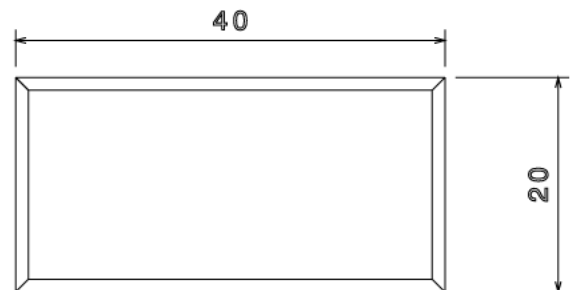

MP51/B - CHANNEL END CAP

Description MP51/B - 41mm x 21mm Channel End Cap

Finish Black

Material PVC

Packaging Packed in qty 100

Additional Notes

Isometric view

Side view

Bottom view

Top view

All measurements in mm unless otherwise stated