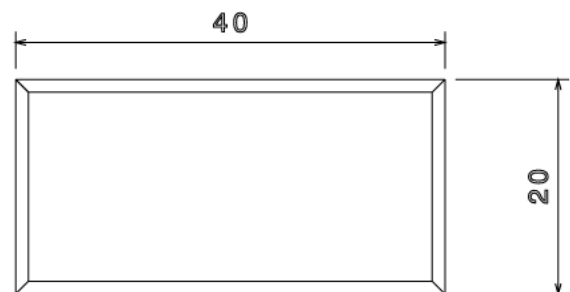

MP51/W - CHANNEL END CAP

Description MP51/W - 41mm x 21mm Channel End Cap

Finish White

Material PVC

Packaging Packed in qty 100

Additional Notes

Isometric view

Side view

Bottom view

Top view

All measurements in mm unless otherwise stated