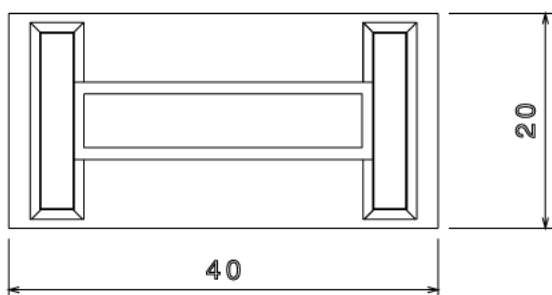

MP51/W - CHANNEL END CAP

Description MP51/W - 41mm x 21mm Channel End Cap

Finish White

Material PVC

Packaging Packed in qty 100

Additional Notes

Isometric view

Side view

Bottom view

Top view

All measurements in mm unless otherwise stated