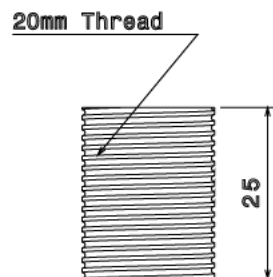

NS1 - CONDUIT NIPPLE

Description	NS1 - 20mm Conduit Screwed Nipple
Finish	BZP
Material	Steel
Packaging	Packed in qty 100
Additional Notes	Compliant to LU Standard 1-085 (For use on surface & sub-surface locations)

Isometric view

Side view

Top view

All measurements in mm unless otherwise stated