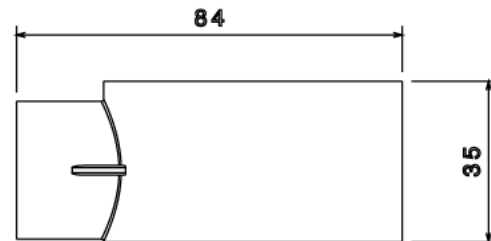

## PB11 - PVC CONDUIT BOX

**Description** PB11W / B - 25mm Terminal PVC Conduit Box

**Finish** White (W) Black (B)

**Material** PVC

**Packaging** Packed in qty 20

**Additional Notes** Manufactured to BS4607 part 1  
Product includes 2 x M4 Brass Inserts

Isometric view

Side view

Front view

M4 Brass thread

Top view

All measurements in mm unless otherwise stated