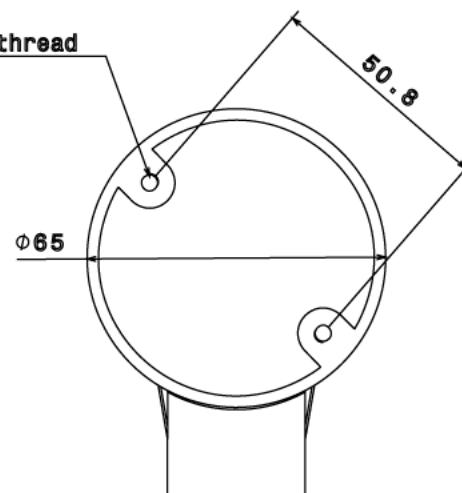

## PB11 - PVC CONDUIT BOX

**Description** PB11W / B - 25mm Terminal PVC Conduit Box

**Finish** White (W) Black (B)

**Material** PVC

**Packaging** Packed in qty 20

**Additional Notes** Manufactured to BS4607 part 1  
Product includes 2 x M4 Brass Inserts

Isometric view

Side view

Front view

M4 Brass thread

Top view

All measurements in mm unless otherwise stated