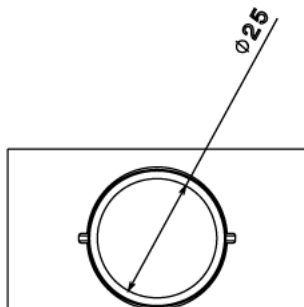

## PB11 - PVC CONDUIT BOX

**Description** PB11W / B - 25mm Terminal PVC Conduit Box

**Finish** White (W) Black (B)

**Material** PVC

**Packaging** Packed in qty 20

**Additional Notes** Manufactured to BS4607 part 1  
Product includes 2 x M4 Brass Inserts

Isometric view

Side view

Front view

M4 Brass thread

Top view

All measurements in mm unless otherwise stated