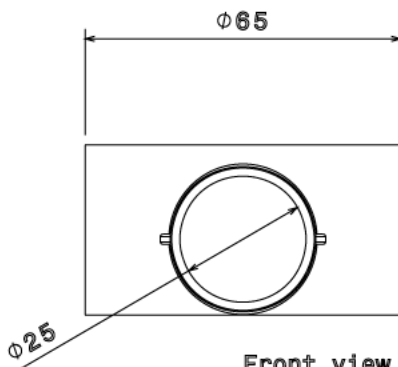

PB12 - PVC CONDUIT BOX

Description PB12W / B - 25mm Through PVC Conduit Box

Finish White (W) Black (B)

Material PVC

Packaging Packed in qty 20

Additional Notes Manufactured to BS4607 part 1
Product includes 2 x M4 Brass Inserts

Isometric view

Side view

Front view

Top view

All measurements in mm unless otherwise stated