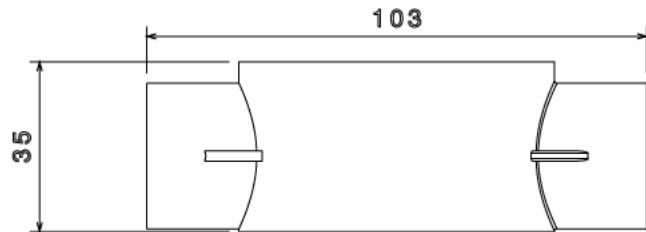

PB12 - PVC CONDUIT BOX

Description PB12W / B - 25mm Through PVC Conduit Box

Finish White (W) Black (B)

Material PVC

Packaging Packed in qty 20

Additional Notes Manufactured to BS4607 part 1
Product includes 2 x M4 Brass Inserts

Isometric view

Side view

Front view

Top view

All measurements in mm unless otherwise stated