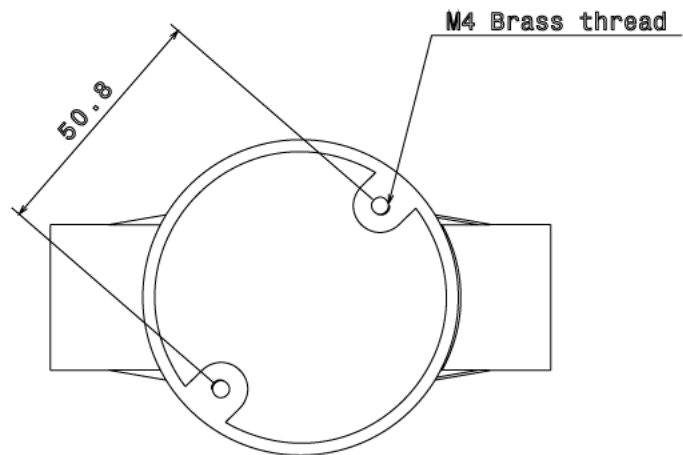

PB12 - PVC CONDUIT BOX

Description PB12W / B - 25mm Through PVC Conduit Box

Finish White (W) Black (B)

Material PVC

Packaging Packed in qty 20

Additional Notes Manufactured to BS4607 part 1
Product includes 2 x M4 Brass Inserts

Isometric view

Side view

Front view

Top view

All measurements in mm unless otherwise stated