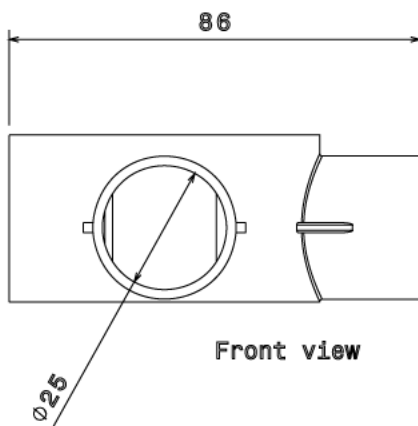

PB13 - PVC CONDUIT BOX

Description PB13W / B - 25mm Angle PVC Conduit Box

Finish White (W) Black (B)

Material PVC

Packaging Packed in qty 20

Additional Notes Manufactured to BS4607 part 1
Product includes 2 x M4 Brass Inserts

Isometric view

Side view

Front view

Top view

All measurements in mm unless otherwise stated