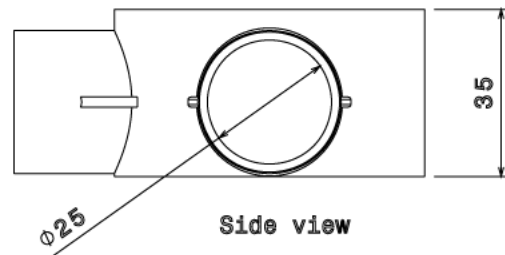

PB13 - PVC CONDUIT BOX

Description PB13W / B - 25mm Angle PVC Conduit Box

Finish White (W) Black (B)

Material PVC

Packaging Packed in qty 20

Additional Notes Manufactured to BS4607 part 1
Product includes 2 x M4 Brass Inserts

Isometric view

Side view

Front view

Top view

All measurements in mm unless otherwise stated