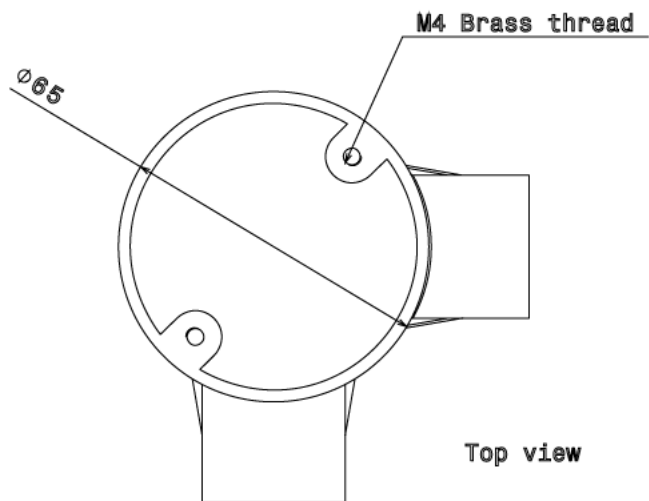

PB13 - PVC CONDUIT BOX

Description PB13W / B - 25mm Angle PVC Conduit Box

Finish White (W) Black (B)

Material PVC

Packaging Packed in qty 20

Additional Notes Manufactured to BS4607 part 1
Product includes 2 x M4 Brass Inserts

Isometric view

Side view

Front view

Top view

All measurements in mm unless otherwise stated