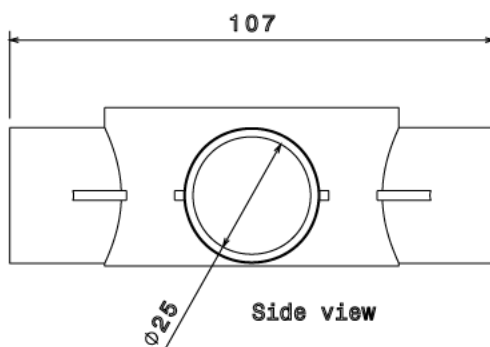

PB15 - PVC CONDUIT BOX

Description PB15W / B - 25mm Intersection PVC Conduit Box

Finish White (W) Black (B)

Material PVC

Packaging Packed in qty 20

Additional Notes Manufactured to BS4607 part 1
Product includes 2 x M4 Brass Inserts

Isometric view

Front view

Side view

Top view

All measurements in mm unless otherwise stated