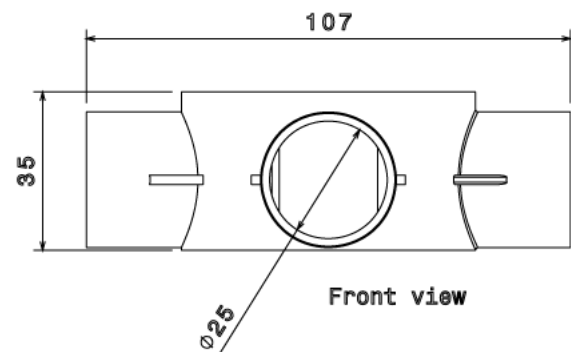

PB15 - PVC CONDUIT BOX

Description PB15W / B - 25mm Intersection PVC Conduit Box

Finish White (W) Black (B)

Material PVC

Packaging Packed in qty 20

Additional Notes Manufactured to BS4607 part 1
Product includes 2 x M4 Brass Inserts

Isometric view

Front view

Side view

Top view

All measurements in mm unless otherwise stated