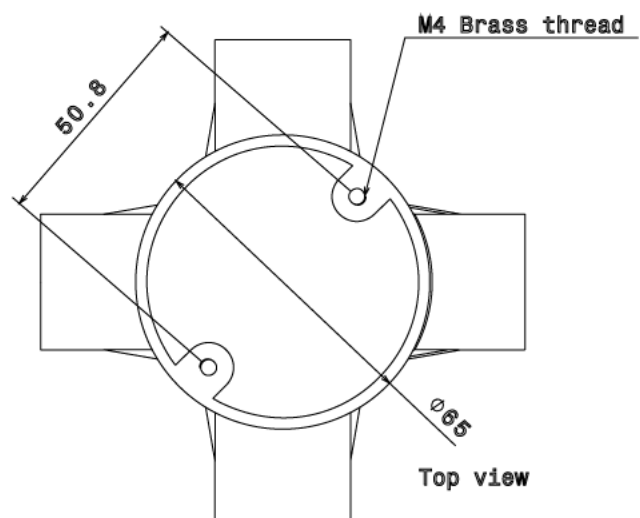

PB15 - PVC CONDUIT BOX

Description PB15W / B - 25mm Intersection PVC Conduit Box

Finish White (W) Black (B)

Material PVC

Packaging Packed in qty 20

Additional Notes Manufactured to BS4607 part 1
Product includes 2 x M4 Brass Inserts

Isometric view

Front view

Side view

Top view

All measurements in mm unless otherwise stated