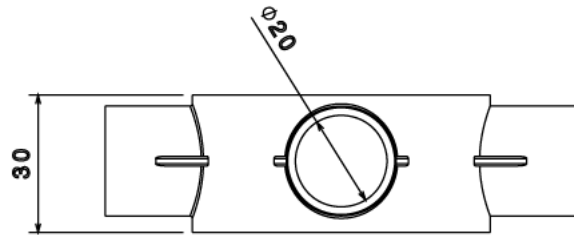

PB5 - PVC CONDUIT BOX

Description PB5W / B - 20mm Intersection PVC Conduit Box

Finish White (W) Black (B)

Material PVC

Packaging Packed in qty 20

Additional Notes Manufactured to BS4607 part 1
Product includes 2 x M4 Brass Inserts

Isometric view

Side view

Front view

Top view

All measurements in mm unless otherwise stated