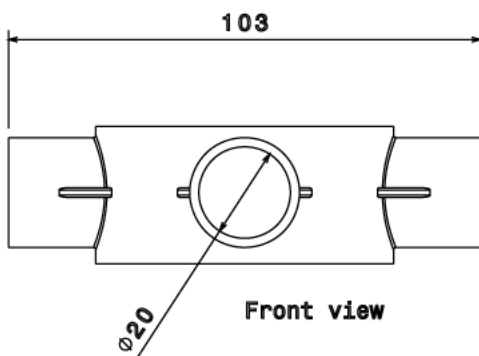

PB5 - PVC CONDUIT BOX

Description PB5W / B - 20mm Intersection PVC Conduit Box

Finish White (W) Black (B)

Material PVC

Packaging Packed in qty 20

Additional Notes Manufactured to BS4607 part 1
Product includes 2 x M4 Brass Inserts

Isometric view

Side view

Front view

Top view

All measurements in mm unless otherwise stated