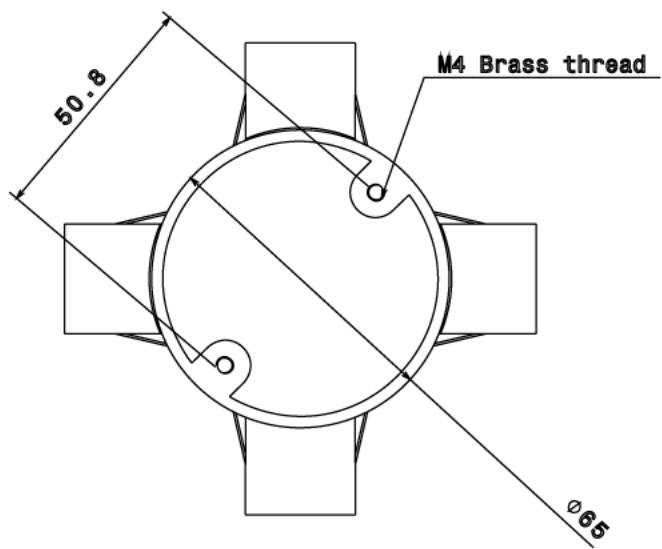

PB5 - PVC CONDUIT BOX

Description PB5W / B - 20mm Intersection PVC Conduit Box

Finish White (W) Black (B)

Material PVC

Packaging Packed in qty 20

Additional Notes Manufactured to BS4607 part 1
Product includes 2 x M4 Brass Inserts

Isometric view

Side view

Front view

Top view

All measurements in mm unless otherwise stated