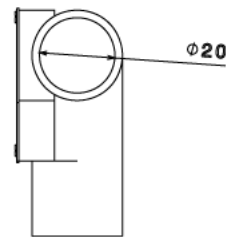

PIE20 - PVC CONDUIT INSPECTION ELBOW

Description PIE20W / B - PVC 20mm Conduit Inspection Elbow

Finish White (W) Black (B)

Material PVC

Packaging Packed in qty 20

Additional Notes Manufactured to BS4607 part 1

Isometric view

Right view

Front view

Left view

All measurements in mm unless otherwise stated