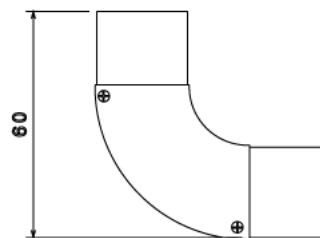

PIE20 - PVC CONDUIT INSPECTION ELBOW

Description PIE20W / B - PVC 20mm Conduit Inspection Elbow

Finish White (W) Black (B)

Material PVC

Packaging Packed in qty 20

Additional Notes Manufactured to BS4607 part 1

Isometric view

Right view

Front view

Left view

All measurements in mm unless otherwise stated