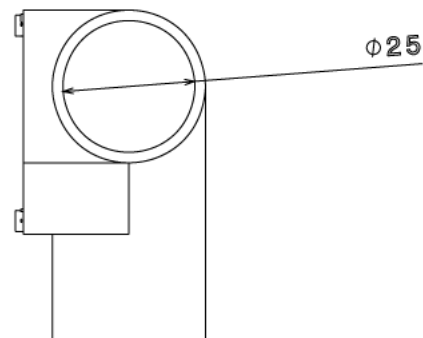

PIE25 - PVC CONDUIT INSPECTION ELBOW

Description PIE25W / B - PVC 25mm Conduit Inspection Elbow

Finish White (W) Black (B)

Material PVC

Packaging Packed in qty 20

Additional Notes Manufactured to BS4607 part 1

Isometric view

Right view

Front view

Left view

All measurements in mm unless otherwise stated