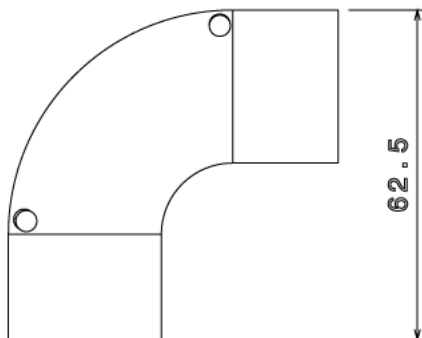

PIE25 - PVC CONDUIT INSPECTION ELBOW

Description PIE25W / B - PVC 25mm Conduit Inspection Elbow

Finish White (W) Black (B)

Material PVC

Packaging Packed in qty 20

Additional Notes Manufactured to BS4607 part 1

Isometric view

Right view

Front view

Left view

All measurements in mm unless otherwise stated