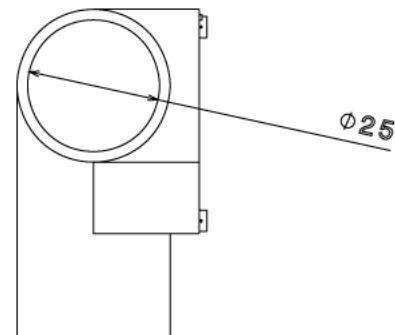

PIE25 - PVC CONDUIT INSPECTION ELBOW

Description PIE25W / B - PVC 25mm Conduit Inspection Elbow

Finish White (W) Black (B)

Material PVC

Packaging Packed in qty 20

Additional Notes Manufactured to BS4607 part 1

Isometric view

Right view

Front view

Left view

All measurements in mm unless otherwise stated