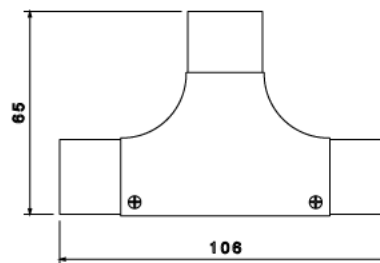

PIT20 - PVC CONDUIT INSPECTION TEE

Description PIT20W / B - PVC 20mm Conduit Inspection Tee

Finish White (W) Black (B)

Material PVC

Packaging Packed in qty 20

Additional Notes Manufactured to BS4607 part 1

Isometric view

Right view

Left view

Front view

All measurements in mm unless otherwise stated