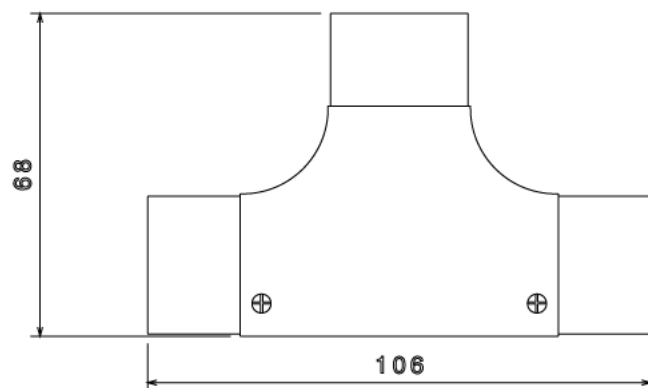

PIT25 - PVC CONDUIT INSPECTION TEE

Description PIT25W / B - PVC 25mm Conduit Inspection Tee

Finish White (W) Black (B)

Material PVC

Packaging Packed in qty 20

Additional Notes Manufactured to BS4607 part 1

Isometric view

Right view

Left view

Front view

All measurements in mm unless otherwise stated