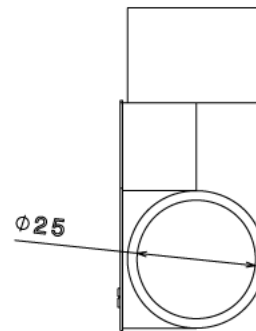

PIT25 - PVC CONDUIT INSPECTION TEE

Description PIT25W / B - PVC 25mm Conduit Inspection Tee

Finish White (W) Black (B)

Material PVC

Packaging Packed in qty 20

Additional Notes Manufactured to BS4607 part 1

Isometric view

Right view

Left view

Front view

All measurements in mm unless otherwise stated