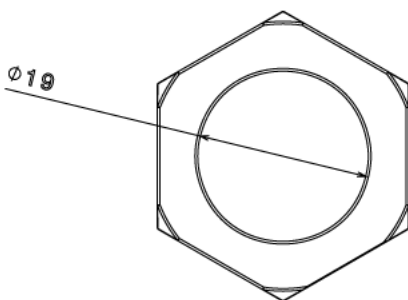

## PMB25 - PVC MALE BUSH SCREWED -

**Description** PMB25W / B - 25mm PVC Male Bush Screwed -

**Finish** White (W) Black (B)

**Material** PVC

**Packaging** Packed in qty 100

**Additional Notes** Manufactured to BS4607 part 1

Isometric view

Top view

25MM PVC CONDUIT THREAD

Side view

All measurements in mm unless otherwise stated