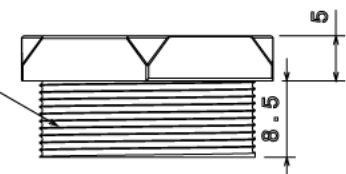

## PMB25 - PVC MALE BUSH SCREWED -

**Description** PMB25W / B - 25mm PVC Male Bush Screwed -

**Finish** White (W) Black (B)

**Material** PVC

**Packaging** Packed in qty 100

**Additional Notes** Manufactured to BS4607 part 1

Isometric view

Top view

25MM PVC CONDUIT THREAD

Side view

All measurements in mm unless otherwise stated