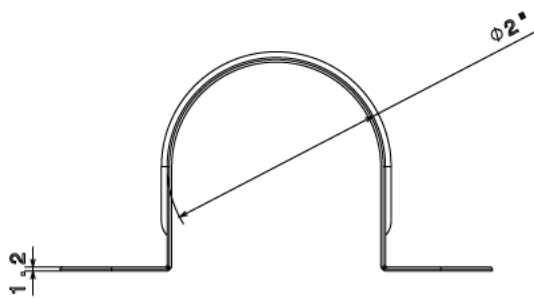

## PS5 - PLAIN SADDLE

<b>Description</b>	PS5G / B - 2" Plain Saddle
<b>Finish</b>	BZP (G) or Black Enamel (B)
<b>Material</b>	Pressed Steel
<b>Packaging</b>	Packed in qty 50
<b>Additional Notes</b>	Compliant to LU Standard 1-085 (For use on surface & sub-surface locations)

**Isometric view**

**Side view**

**Front view**

**Top view**

All measurements in mm unless otherwise stated