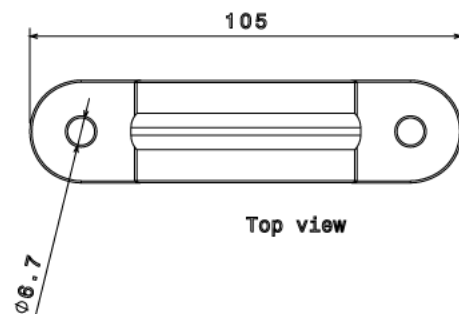

## PS5 - PLAIN SADDLE

<b>Description</b>	PS5G / B - 2" Plain Saddle
<b>Finish</b>	BZP (G) or Black Enamel (B)
<b>Material</b>	Pressed Steel
<b>Packaging</b>	Packed in qty 50
<b>Additional Notes</b>	Compliant to LU Standard 1-085 (For use on surface & sub-surface locations)

**Isometric view**

**Side view**

**Front view**

**Top view**

All measurements in mm unless otherwise stated