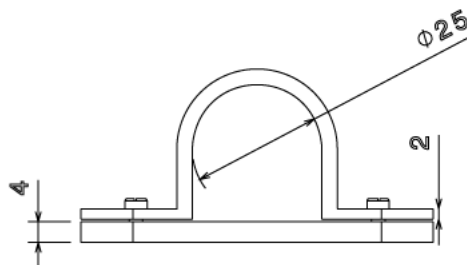

PSBS25 - PVC CONDUIT SPACER BAR SADDLES

Description PSBS25 - 25mm PVC Conduit Spacer Bar Saddles

Finish White (W) Black (B)

Material PVC

Packaging Packed in qty 100

Additional Notes Comprises of Body, Strap and 2 screws
Manufactured to BS4607 part 1

Isometric view

Top view

Front view

Side view

All measurements in mm unless otherwise stated