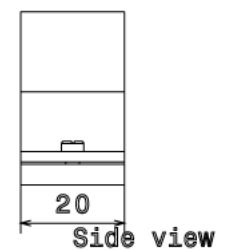

PSBS25 - PVC CONDUIT SPACER BAR SADDLES

Description PSBS25 - 25mm PVC Conduit Spacer Bar Saddles

Finish White (W) Black (B)

Material PVC

Packaging Packed in qty 100

Additional Notes Comprises of Body, Strap and 2 screws
Manufactured to BS4607 part 1

Isometric view

Top view

Front view

Side view

All measurements in mm unless otherwise stated