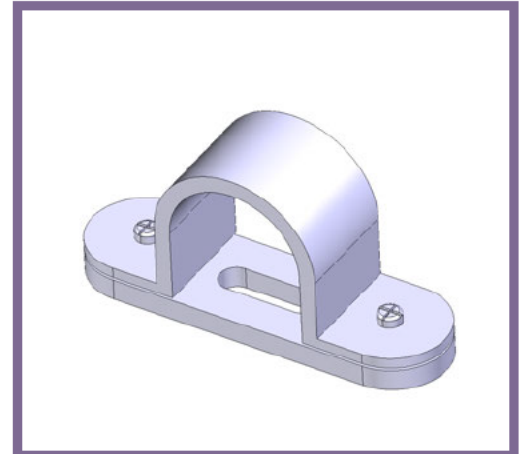

PSBS25 - PVC CONDUIT SPACER BAR SADDLES

Description PSBS25 - 25mm PVC Conduit Spacer Bar Saddles

Finish White (W) Black (B)

Material PVC

Packaging Packed in qty 100

Additional Notes Comprises of Body, Strap and 2 screws
Manufactured to BS4607 part 1

Isometric view

Top view

Front view

Side view

All measurements in mm unless otherwise stated