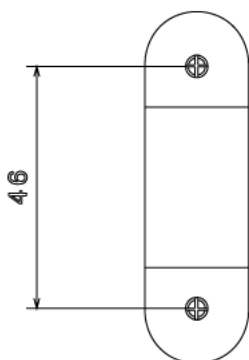

PSBS25 - PVC CONDUIT SPACER BAR SADDLES

Description PSBS25 - 25mm PVC Conduit Spacer Bar Saddles

Finish White (W) Black (B)

Material PVC

Packaging Packed in qty 100

Additional Notes Comprises of Body, Strap and 2 screws
Manufactured to BS4607 part 1

Isometric view

Top view

Front view

Side view

All measurements in mm unless otherwise stated