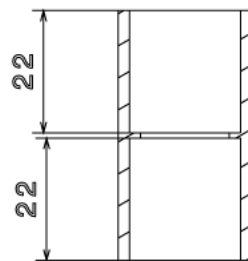

PSC20 - PVC CONDUIT SOLID COUPLER

Description PSC20W / B - 20mm PVC Conduit Solid Coupler

Finish White (W) Black (B)

Material PVC

Packaging Packed in qty 100

Additional Notes Comprises of Body, Strap and 2 screws
Manufactured to BS4607 part 1

Isometric view

Side view

Section view A-A

Top view

All measurements in mm unless otherwise stated