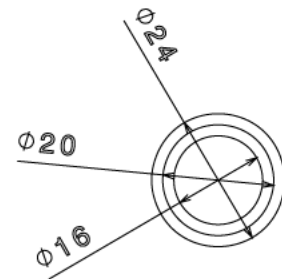

PSC20 - PVC CONDUIT SOLID COUPLER

Description PSC20W / B - 20mm PVC Conduit Solid Coupler

Finish White (W) Black (B)

Material PVC

Packaging Packed in qty 100

Additional Notes Comprises of Body, Strap and 2 screws
Manufactured to BS4607 part 1

Isometric view

Side view

Section view A-A

Top view

All measurements in mm unless otherwise stated