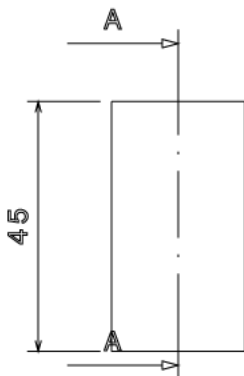

PSC20 - PVC CONDUIT SOLID COUPLER

Description PSC20W / B - 20mm PVC Conduit Solid Coupler

Finish White (W) Black (B)

Material PVC

Packaging Packed in qty 100

Additional Notes Comprises of Body, Strap and 2 screws
Manufactured to BS4607 part 1

Isometric view

Side view

Section view A-A

Top view

All measurements in mm unless otherwise stated