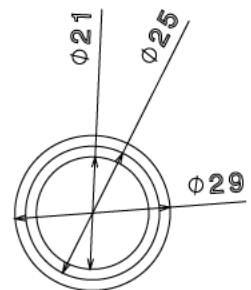

## PSC25 - PVC CONDUIT SOLID COUPLER

**Description** PSC25W / B - 25mm PVC Conduit Solid Coupler

**Finish** White (W) Black (B)

**Material** PVC

**Packaging** Packed in qty 100

**Additional Notes** Comprises of Body, Strap and 2 screws  
Manufactured to BS4607 part 1

Isometric view

Side view

Section view A-A

Top view

All measurements in mm unless otherwise stated