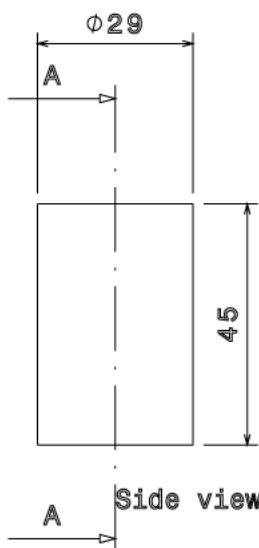

## PSC25 - PVC CONDUIT SOLID COUPLER

**Description** PSC25W / B - 25mm PVC Conduit Solid Coupler

**Finish** White (W) Black (B)

**Material** PVC

**Packaging** Packed in qty 100

**Additional Notes** Comprises of Body, Strap and 2 screws  
Manufactured to BS4607 part 1

Isometric view

Side view

Section view A-A

Top view

All measurements in mm unless otherwise stated