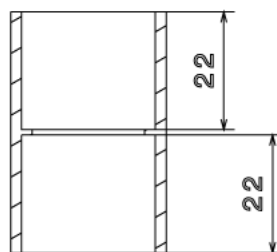

## PSC25 - PVC CONDUIT SOLID COUPLER

**Description** PSC25W / B - 25mm PVC Conduit Solid Coupler

**Finish** White (W) Black (B)

**Material** PVC

**Packaging** Packed in qty 100

**Additional Notes** Comprises of Body, Strap and 2 screws  
Manufactured to BS4607 part 1

Isometric view

Side view

Section view A-A

Top view

All measurements in mm unless otherwise stated