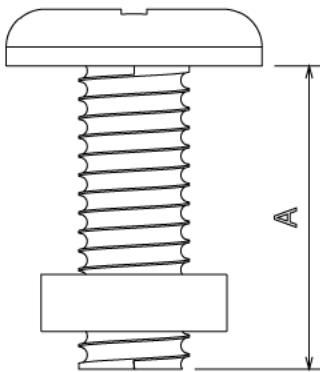

RB625 - ROOFING BOLT & NUT

Description RB625 - M6 x 25mm Roofing Bolt c/w M6 Flat Nut

Finish BZP

Material Steel

Packaging Packed in qty 200

Additional Notes

Front view

CODE	TYPE	A
RB612	M6	12
RB616	M6	16
RB620	M6	20
RB625	M6	25
RB630	M6	30
RB635	M6	35
RB640	M6	40
RB650	M6	50

All measurements in mm unless otherwise stated